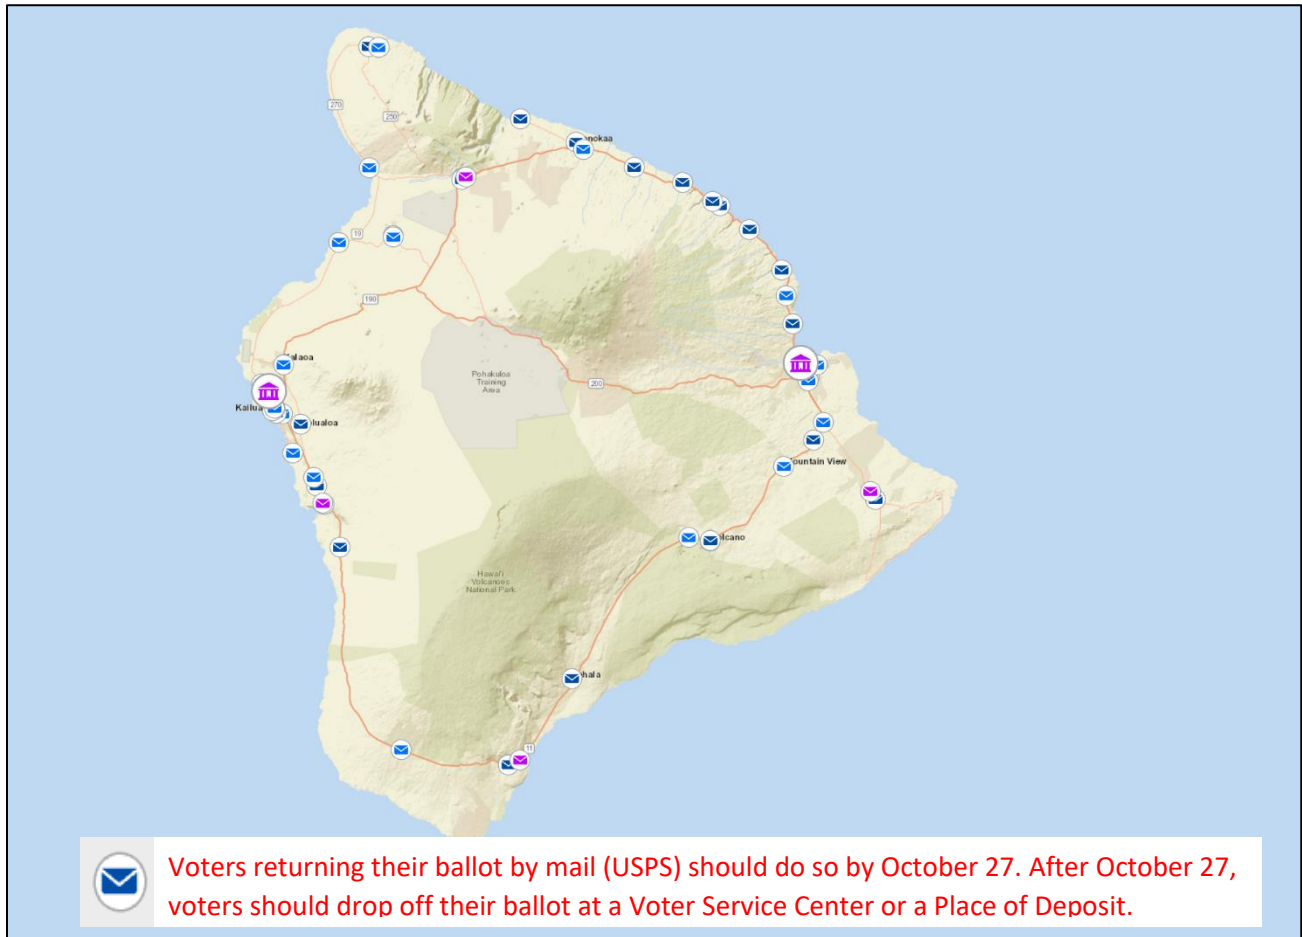

Hawaii 2020 General Election – County of Hawaii

Voter Service Centers

Voter service centers provide accessible in-person voting, same day voter registration, and collection of voted ballots.

County of Hawaii Aupuni Center
West Hawaii Civic Center

Online Resources

Click [here](#) for more information about Hawaii Votes by Mail.

Click [here](#) for details on Voter Service Centers and Places of Deposit including addresses and hours of operation.

Click [here](#) for a map of Voter Service Centers and Places of Deposit including addresses and hours of operation.