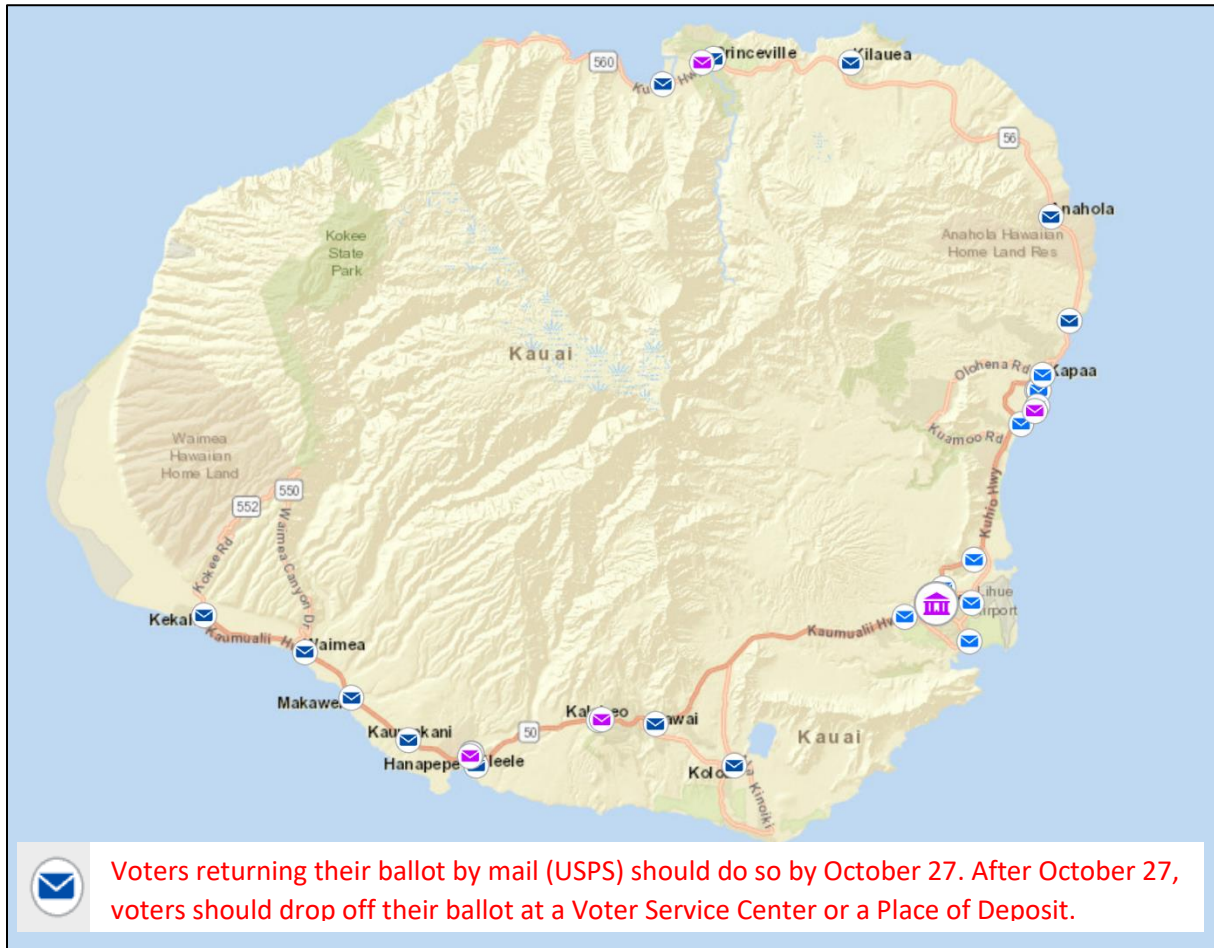

Hawaii 2020 General Election – County of Kauai

Voter Service Center

Voter service centers provide accessible in-person voting, same day voter registration, and collection of voted ballots.

Piikoi Building, Conference Room A / B

Online Resources

Click [here](#) for more information about Hawaii Votes by Mail.

Click [here](#) for details on Voter Service Centers and Places of Deposit including addresses and hours of operation.

Click [here](#) for a map of Voter Service Centers and Places of Deposit including addresses and hours of operation.

Places of Deposit

Places of deposit are established for voters to drop off their voted mail ballot packet to be collected by the County Elections Division.

- Hanalei Fire Station
- Kapaa Fire Station
- County Clerk Elections Division Lihue (Room #101)
- County Clerk Elections Division, Lihue (front of building facing Rice Street)
- Kalaheo Fire Station
- Hanapepe Fire Station
- Hanalei Neighborhood Center
- Kilauea Neighborhood Center
- Koloa Neighborhood Center
- Waimea Neighborhood Center