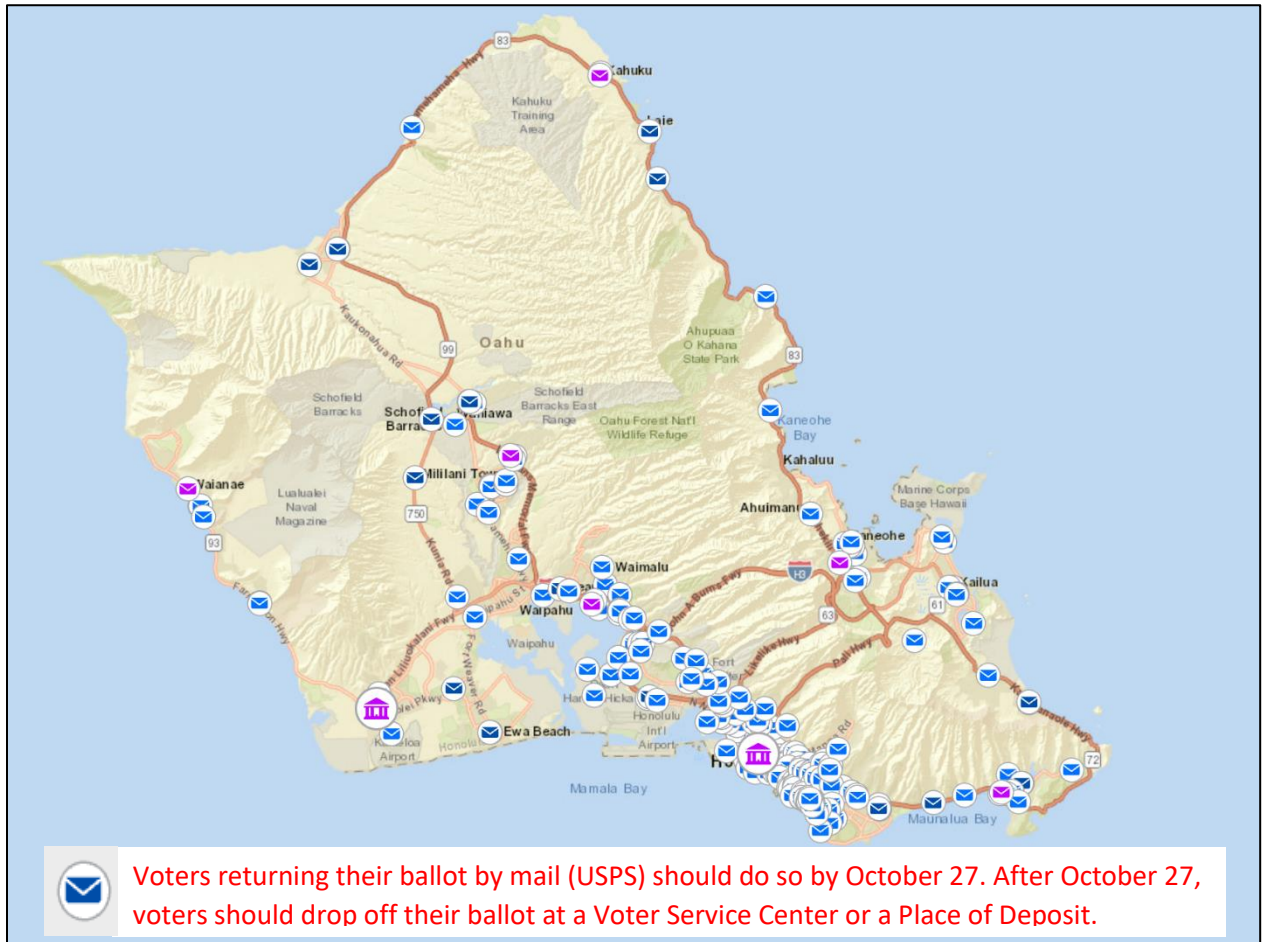

Hawaii 2020 General Election – City and County of Honolulu

Voter Service Centers

Voter service centers provide accessible in-person voting, same day voter registration, and collection of voted ballots.

Honolulu Hale
Kapolei Hale

Online Resources

Click [here](#) for more information about Hawaii Votes by Mail.

Click [here](#) for details on Voter Service Centers and Places of Deposit including addresses and hours of operation.

Click [here](#) for a map of Voter Service Centers and Places of Deposit including addresses and hours of operation.

Places of Deposit

Places of deposit are established for voters to drop off their voted mail ballot packet to be collected by the County Elections Division.

Kahuku District Park
Kaneohe District Park
Hawaii Kai Park and Ride
Honolulu Hale
Neal S. Blaisdell Park
Kapolei Hale
Waianae District Park
Mililani Park and Ride
Kailua District Park
Kalihi Valley District Park
Kanewai Community Park
Bill Balfour Jr. Waipahu District Park