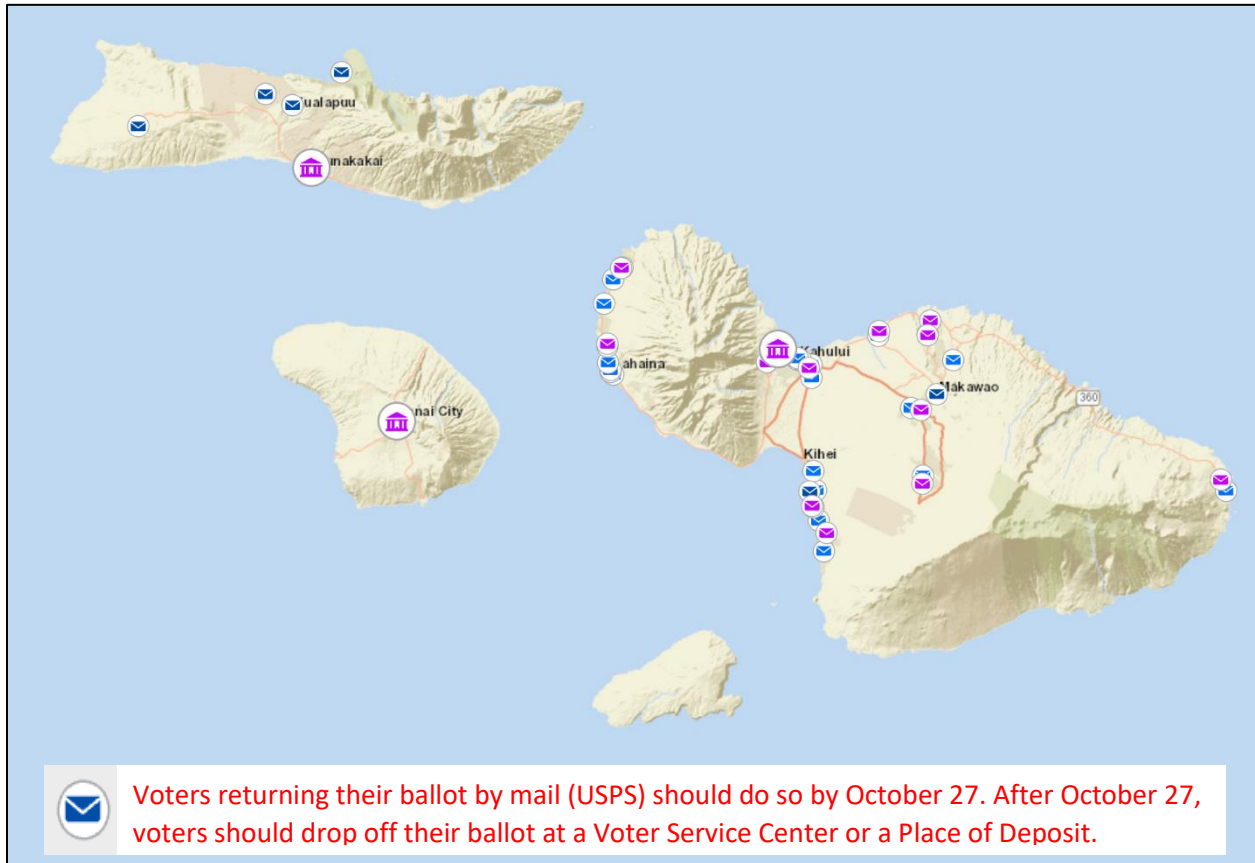

Naalehu Police Station
95-5355 Mamalahoa Hwy, Naalehu, 96772

Rodney Yano Hall
82-6156 Mamalahoa Hwy, Captain Cook, 96704

West Hawaii Civic Center
74-5044 Ane Keohokalole Hwy, Kailua-Kona, 96740

North Kohala Police Station
54-3900 Akoni Pule Hwy, Kapaau, 96755

Laupahoehoe Police Station
36-2285 Old Mamalahoa Hwy, Laupahoehoe, 96764

Hawaii 2020 General Election – County of Maui

Voter Service Centers

Voter service centers provide accessible in-person voting, same day voter registration, and collection of voted ballots.